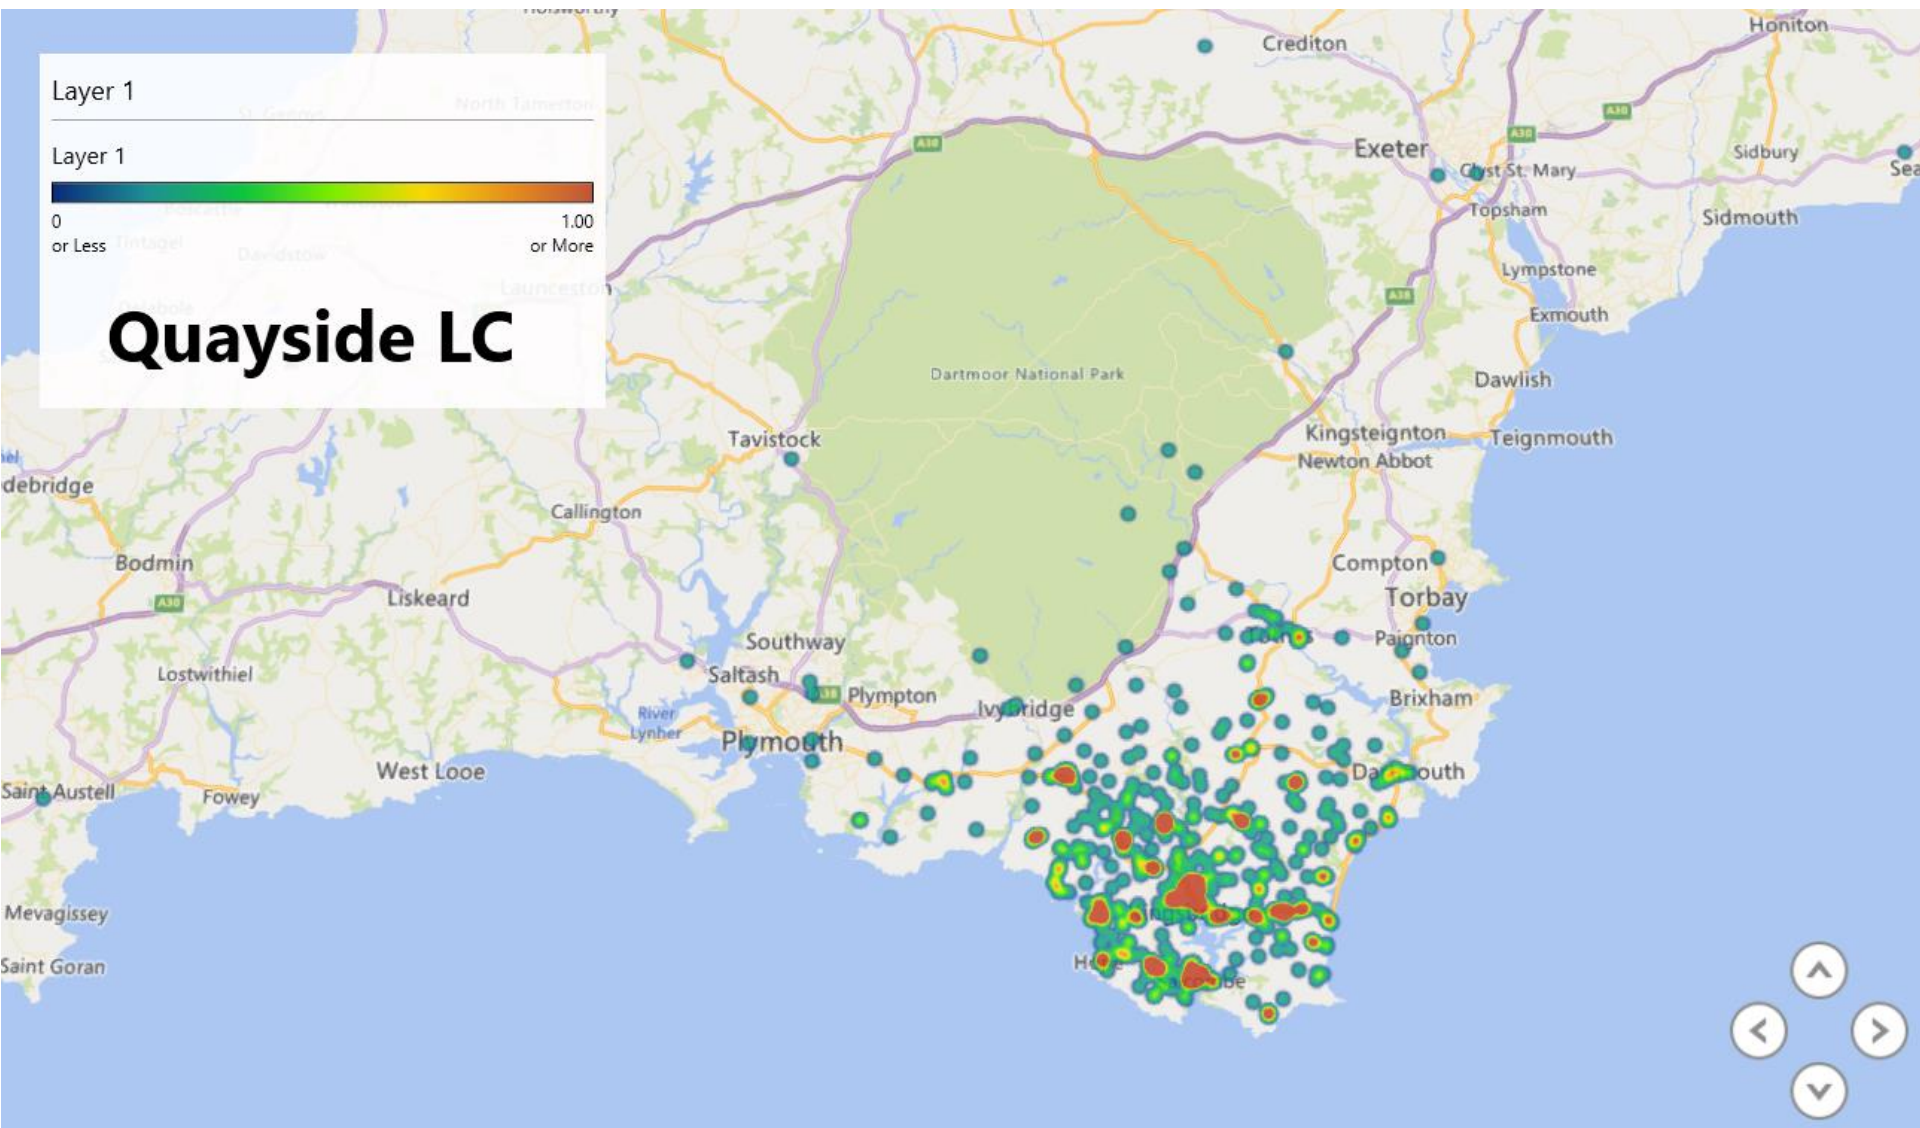

# Dartmouth LC

South Hams / West Devon

Layer 1

Layer 1

# Ivybridge LC

South Hams / West Devon

Layer 1

Layer 1

0 or Less 1.00 or More

# Quayside LC

South Hams / West Devon

Layer 1

Layer 1

# Totnes LC

South Hams / West Devon

Layer 1

Layer 1