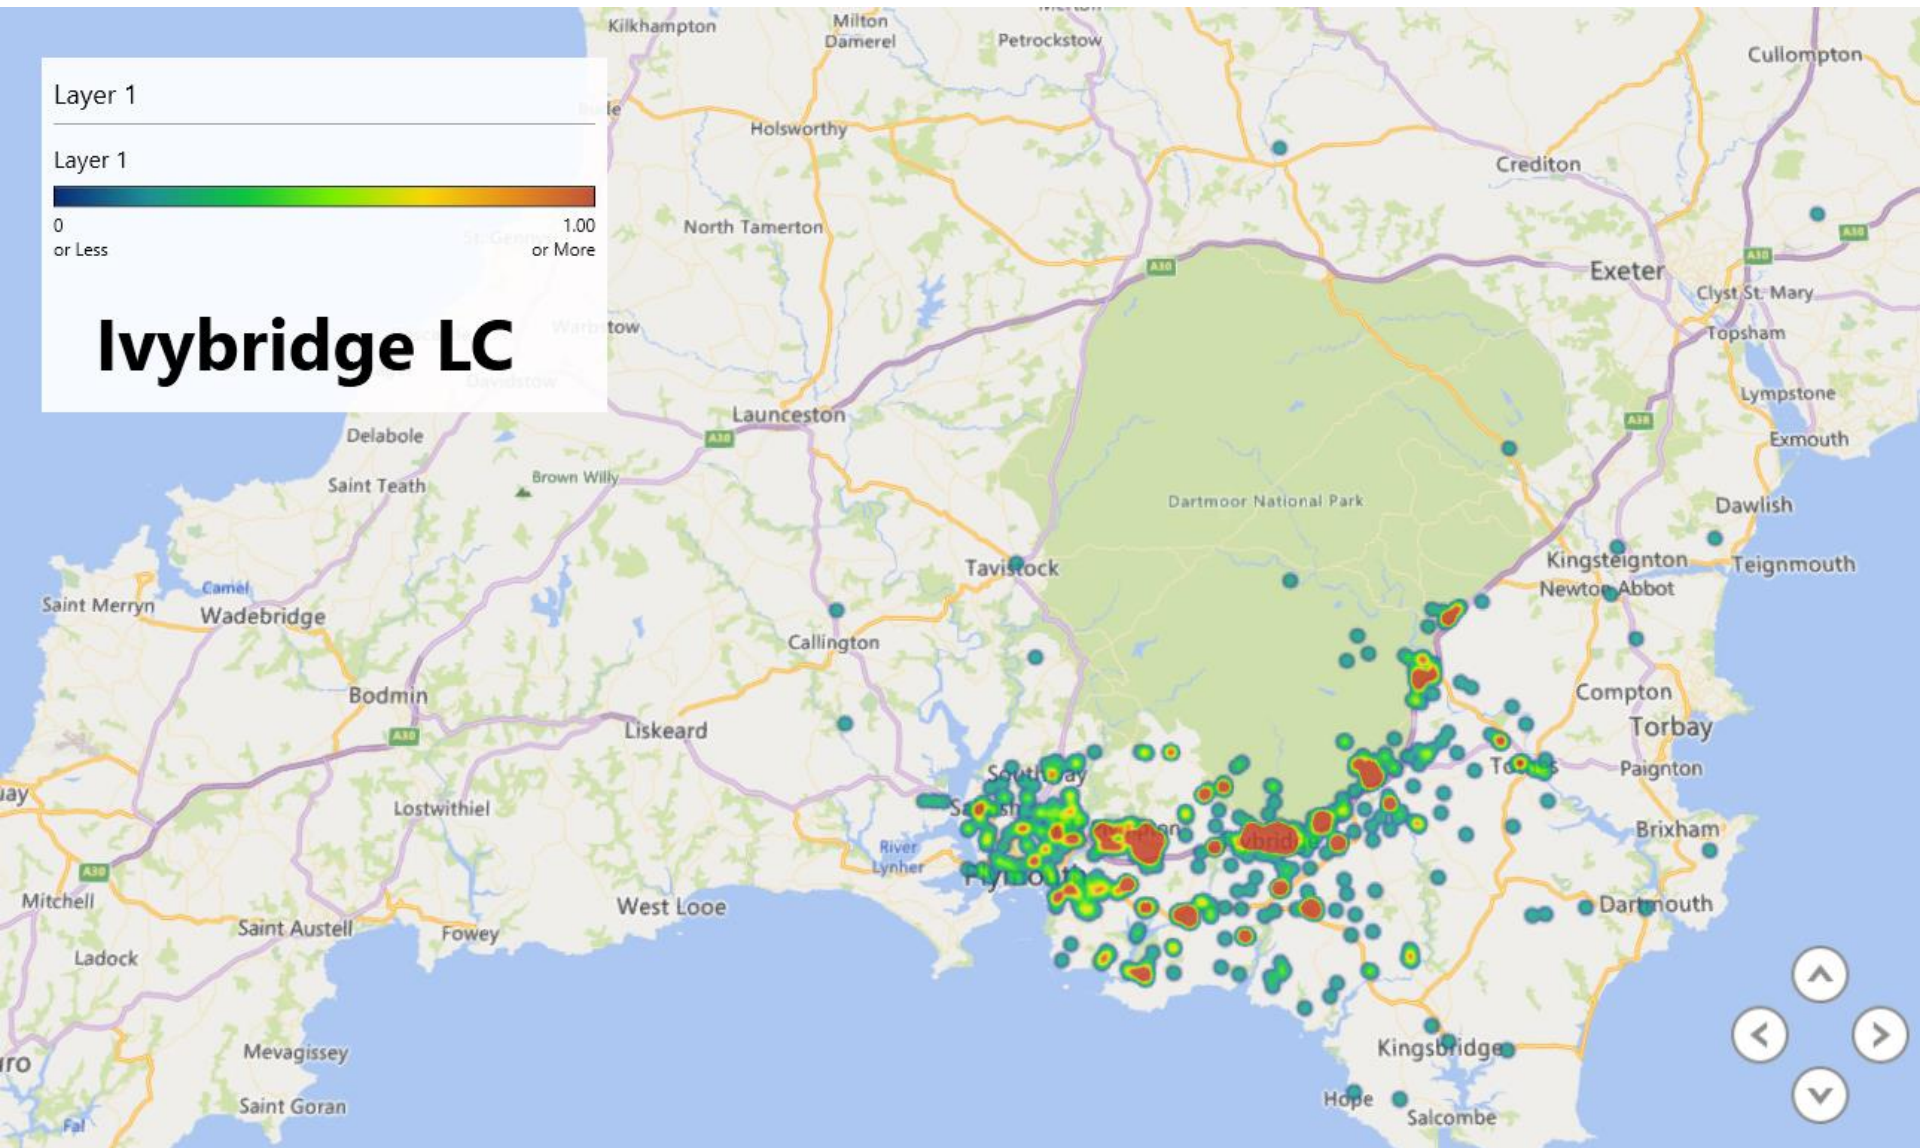

# **Fusion Heat Mapping of Members**

**South Hams District Council  
West Devon Borough Council**

**May 2022**

Layer 1

- Dartmouth
- Ivybridge
- Meadowlands
- Parklands
- Quayside
- Totnes

Layer 1

Layer 1

# Dartmouth LC

South Hams / West Devon

Layer 1

Layer 1

# Ivybridge LC

South Hams / West Devon

Layer 1

Layer 1

0 or Less 1.00 or More

# Totnes LC

South Hams / West Devon

Layer 1

Layer 1