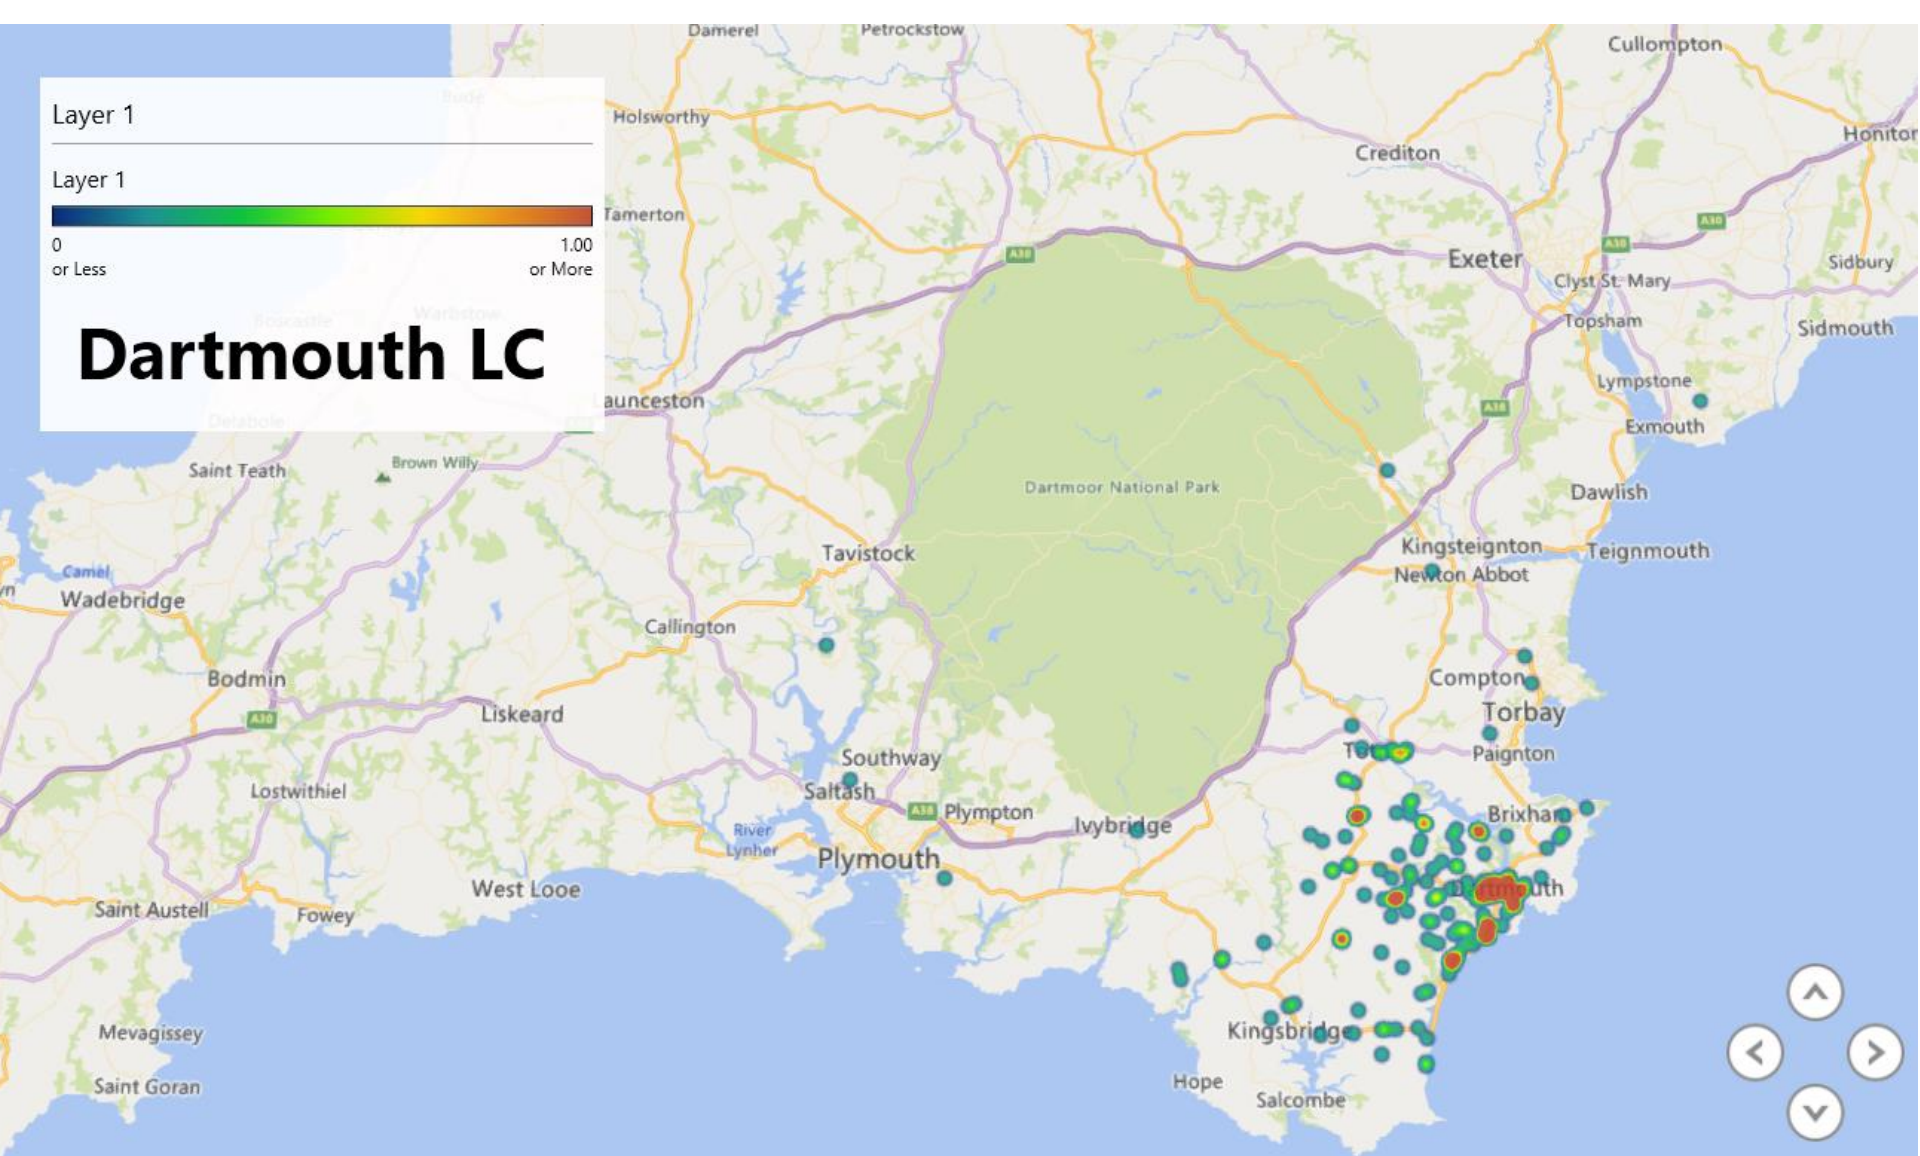

# **Fusion Heat Mapping of Members**

**South Hams District Council  
West Devon Borough Council**

**May 2022**

Layer 1

- Dartmouth
- Ivybridge
- Meadowlands
- Parklands
- Quayside
- Totnes

Layer 1

Layer 1

# Dartmouth LC

South Hams / West Devon

Layer 1

Layer 1

# Ivybridge LC

South Hams / West Devon

Layer 1

Layer 1

0 or Less 1.00 or More

# Totnes LC

South Hams / West Devon

Layer 1

Layer 1