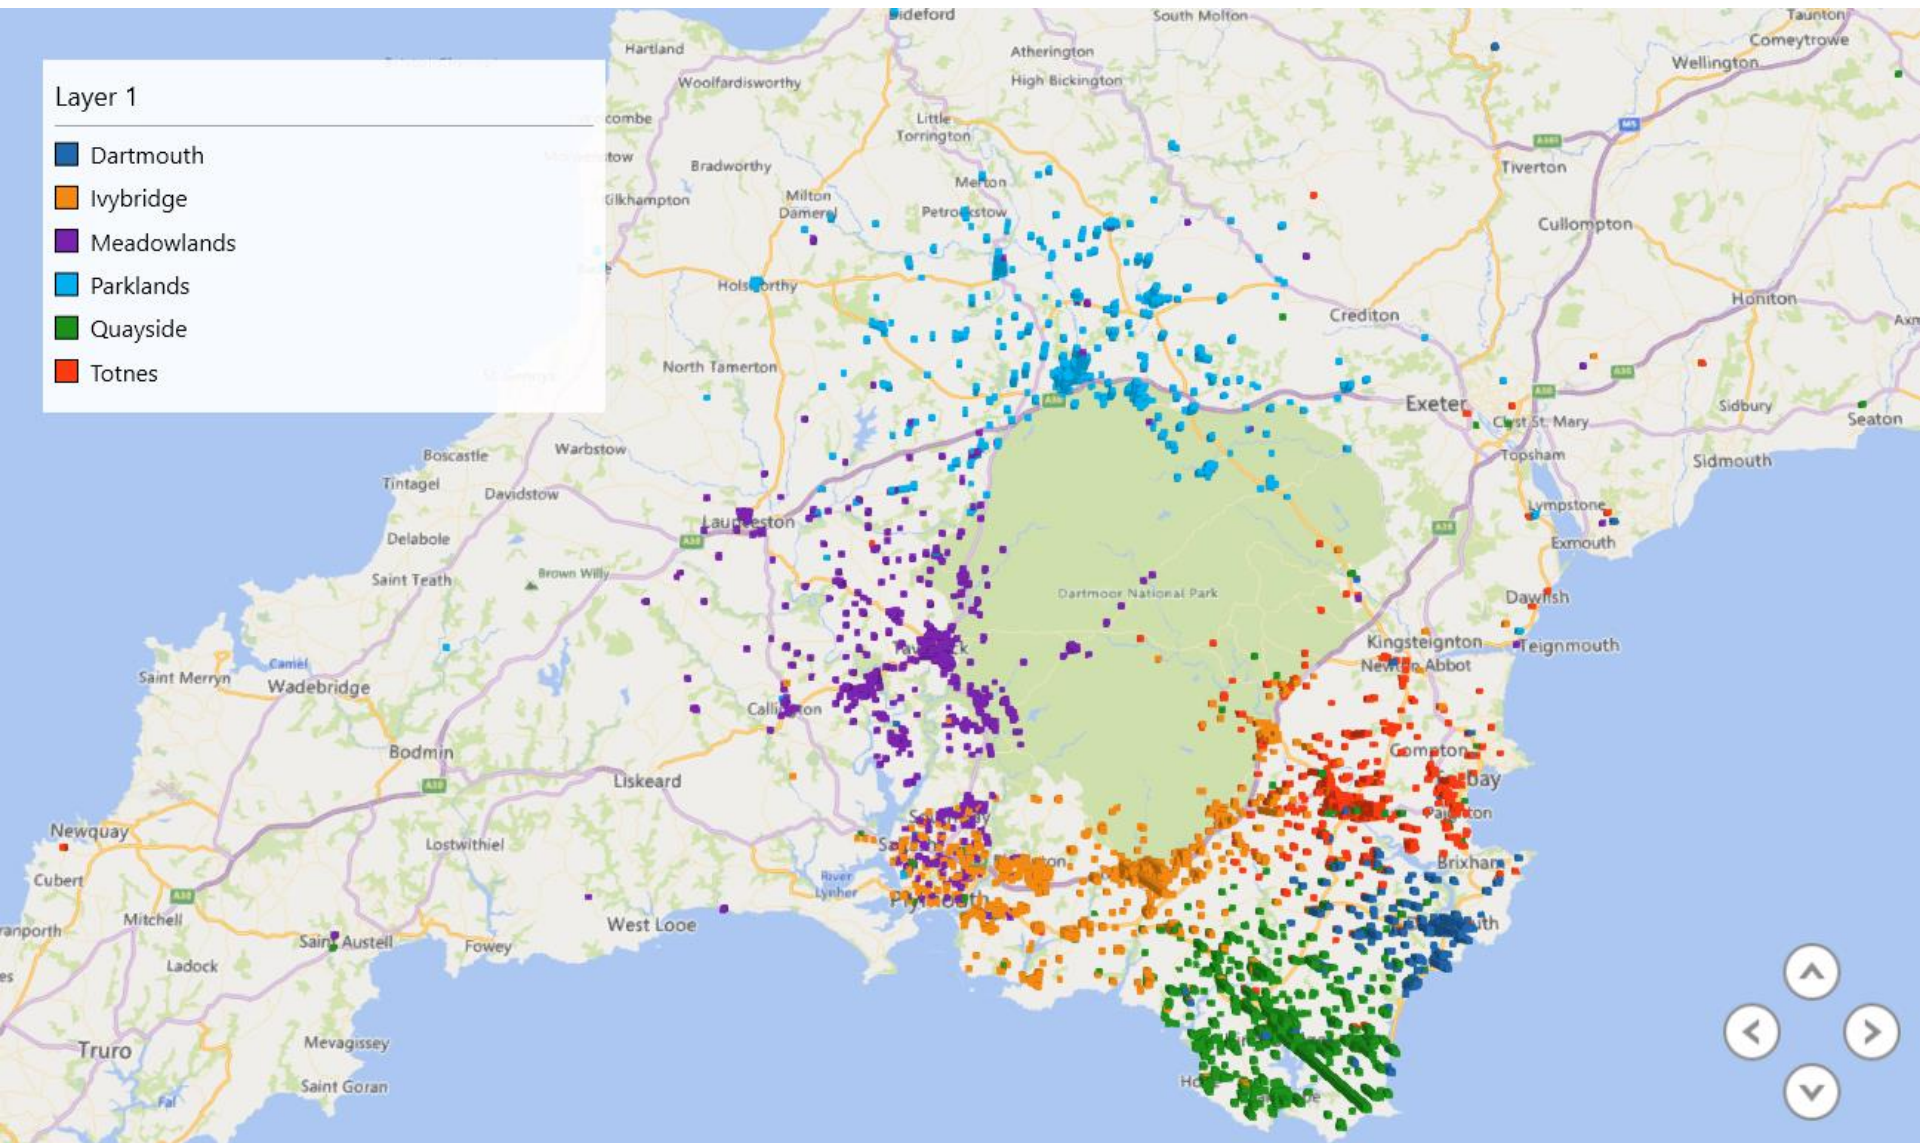

# **Fusion Heat Mapping of Members**

**South Hams District Council  
West Devon Borough Council**

**May 2022**

Layer 1

- Dartmouth
- Ivybridge
- Meadowlands
- Parklands
- Quayside
- Totnes

Layer 1

Layer 1

# Dartmouth LC

South Hams / West Devon

Layer 1

Layer 1

# Ivybridge LC

South Hams / West Devon

Layer 1

Layer 1

0 or Less 1.00 or More

# Totnes LC

South Hams / West Devon

Layer 1

Layer 1