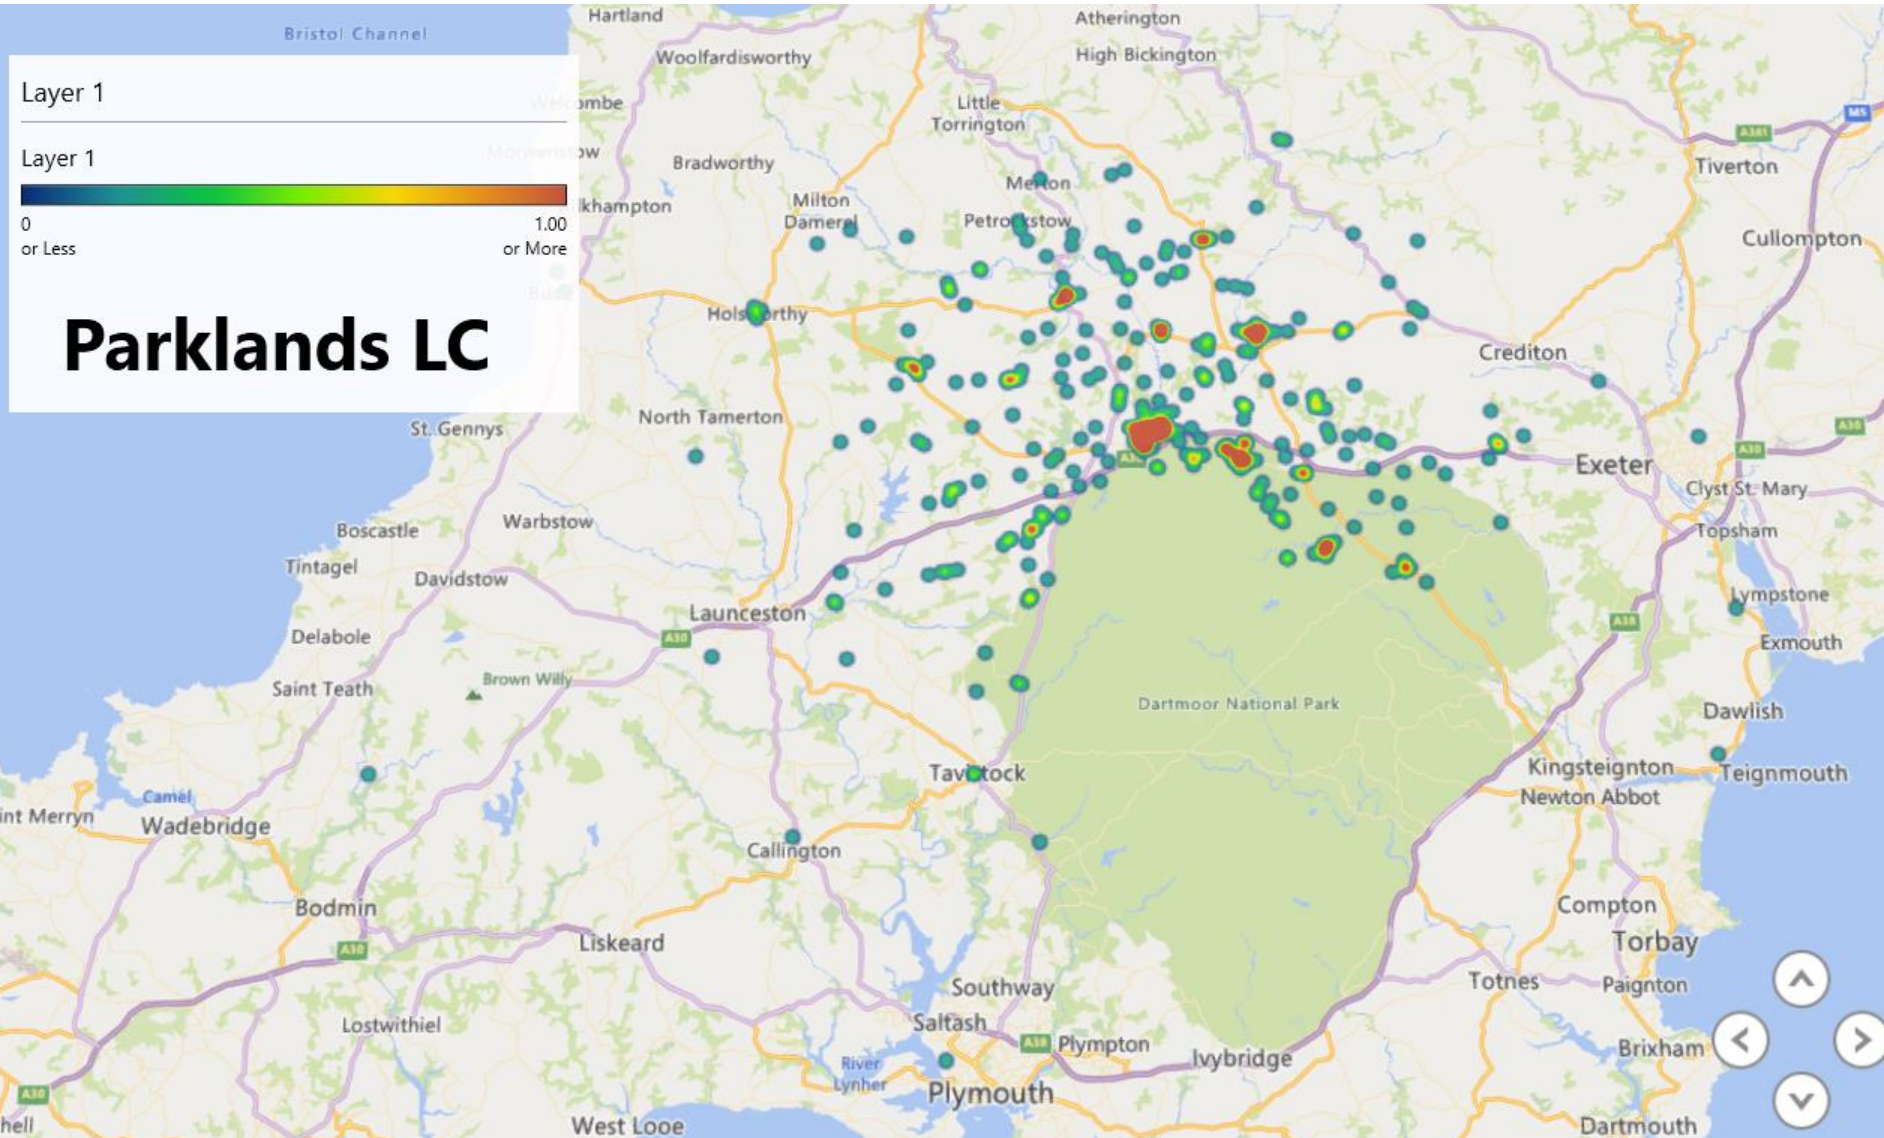

Parklands LC

South Hams / West Devon